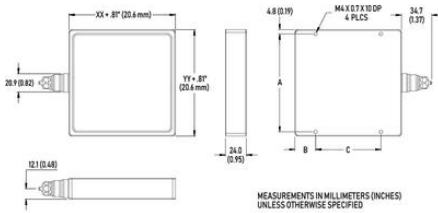

BUILD-TO-ORDER SIZE CHART

CONTACT SALES FOR ADDITIONAL SIZES